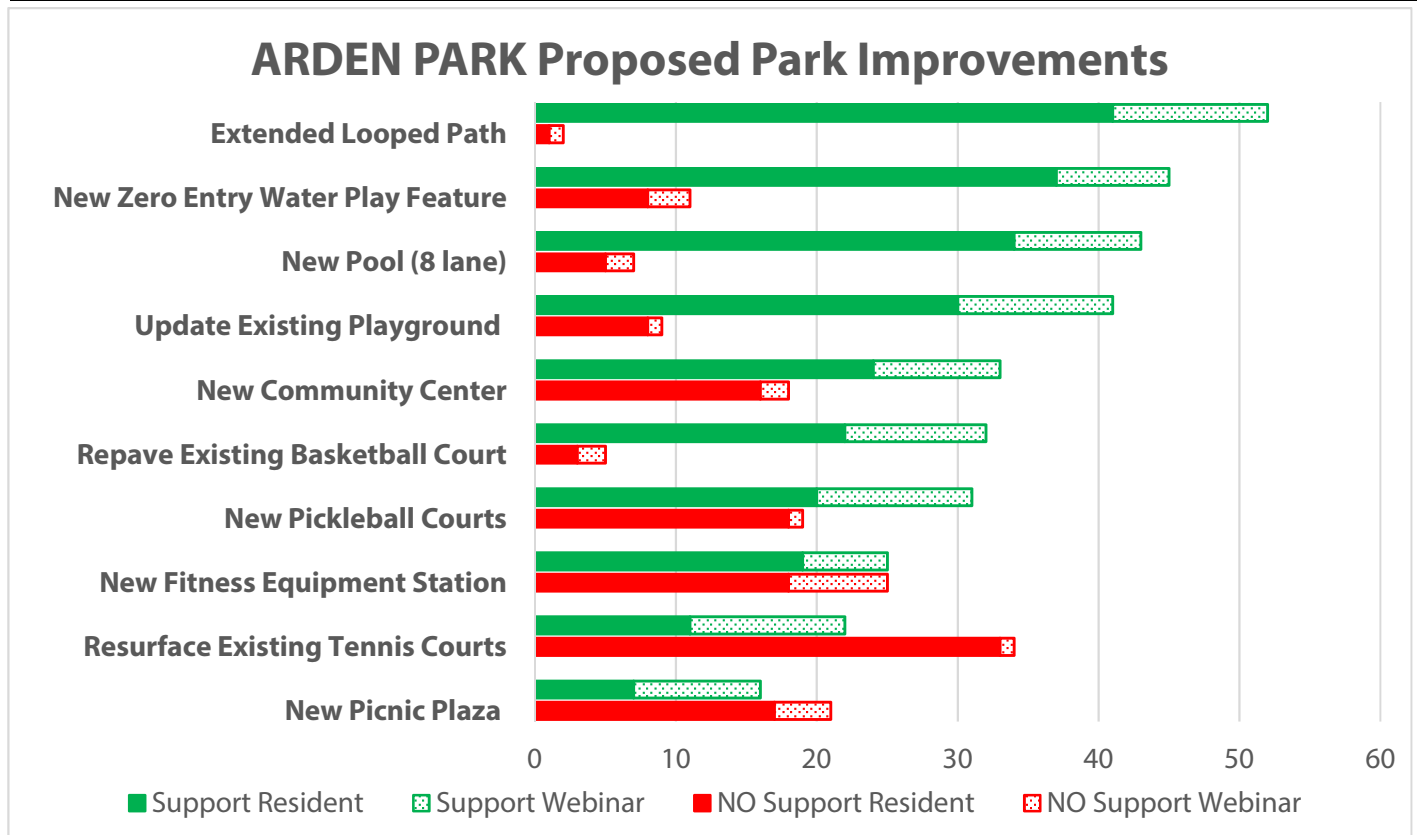

Proposed Park Improvements

ARDEN PARK Park Element	Support		NO Support	
	Resident	Webinar	Resident	Webinar
New Picnic Plaza	7	9	17	4
Resurface Existing Tennis Courts	11	11	33	1
New Fitness Equipment Station	19	6	18	7
New Pickleball Courts	20	11	18	1
Repave Existing Basketball Court	22	10	3	2
New Community Center	24	9	16	2
Update Existing Playground	30	11	8	1
New Pool (8 lane)	34	9	5	2
New Zero Entry Water Play Feature	37	8	8	3
Extended Looped Path	41	11	1	1
Totals	245	95	127	24

Proposed Park Improvements

CRESTA PARK Park Element	Support		NO Support	
	Resident	Webinar	Resident	Webinar
Relocate the Cheese	4	11	38	3
New Concrete Plaza at Crosswalk	4	12	20	3
New Picnic Area	18	13	5	3
Upgrade Existing Playground	20	15	8	0
Improve Existing Soccer Field	24	14	5	1
Extended Loop Path	27	14	2	2
New Bocce Court	31	11	7	5
New Fenced Dog Park	37	6	12	9
Totals	161	85	59	23